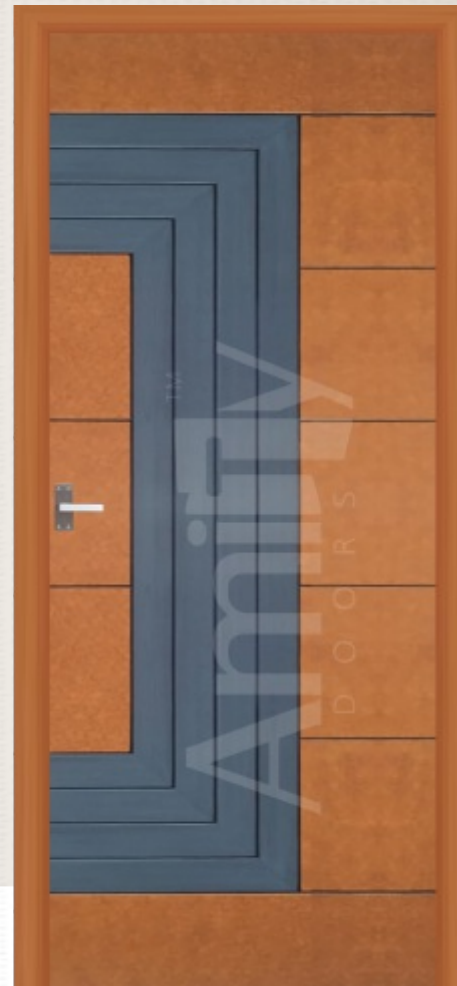

AVAILABLE COLOUR FINISHES

ENTER | EXPLORE | EXPERIENCE

MODEL  
SEA-SHEL

GRAY WITH TEAK

FRONT FINISH **LEATHER - TEXTURE**

GRAY WITH TEAK

BACK FINISH **PLAIN**

Available SIZE: Door With Frame | WIDTH : 68 CM TO 100 CM | HEIGHT: 185 CM TO 225 CM

AVAILABLE COLOUR FINISHES

ENTER | EXPLORE | EXPERIENCE

TEAK WOOD

FRONT FINISH **TEXTURE/PLAIN**

GRAY

BACK FINISH **PLAIN**

MODEL  
**NEVA**  
STEEL

Available SIZE: Door With Frame | WIDTH : 68 CM TO 100 CM | HEIGHT: 185 CM TO 230 CM