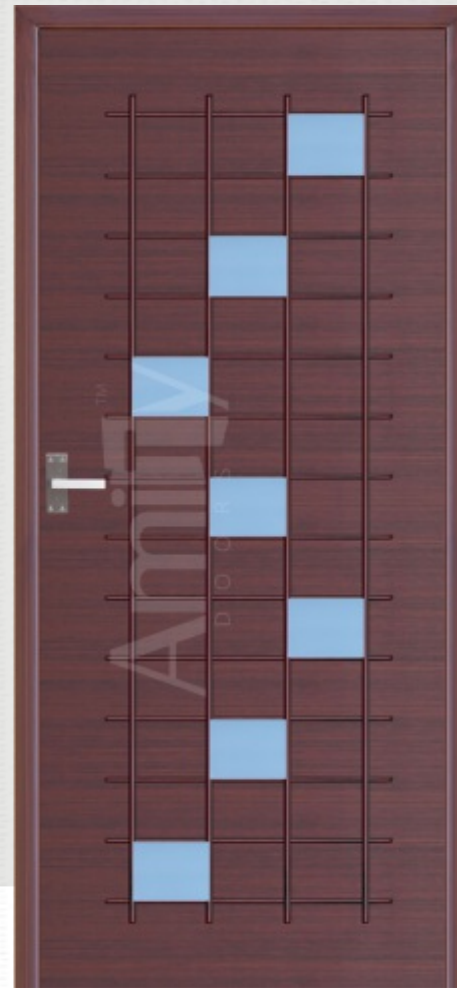

TEAK WITH DARK WOOD

TEAK WITH OFF-WHITE

MODEL  
**CROWN**

Available SIZE: Door With Frame | WIDTH : 68 CM TO 100 CM | HEIGHT: 185 CM TO 220 CM

AVAILABLE COLOUR FINISHES

ENTER | EXPLORE | EXPERIENCE

TEAK WITH GRAY GLASS

FRONT FINISH **TEXTURE**

ROSE WOOD WITH GRAY GLASS

BACK FINISH **PLAIN**

MODEL  
TREND

Available SIZE: Door With Frame | WIDTH : 68 CM TO 100 CM | HEIGHT: 185 CM TO 220 CM

AVAILABLE COLOUR FINISHES

ENTER | EXPLORE | EXPERIENCE