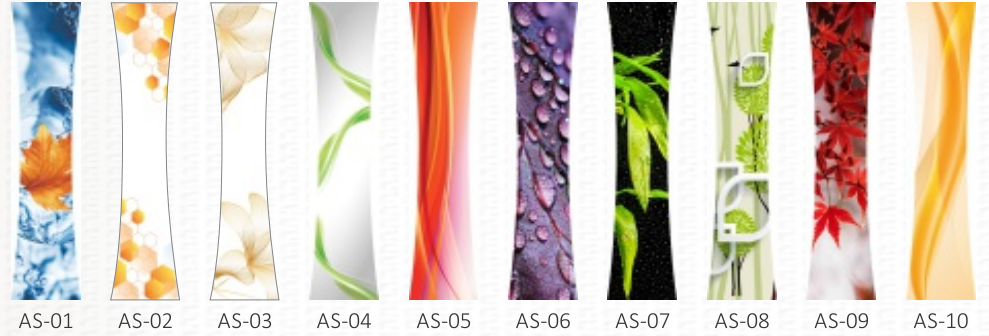

MODEL **ALPS**

Available SIZE:
Door With Frame
WIDTH : 68 CM TO 100 CM
HEIGHT: 185 CM TO 220 CM

Available SIZE:
Door With Frame
WIDTH : 68 CM TO 100 CM
HEIGHT: 185 CM TO 220 CM

ROSE WOOD