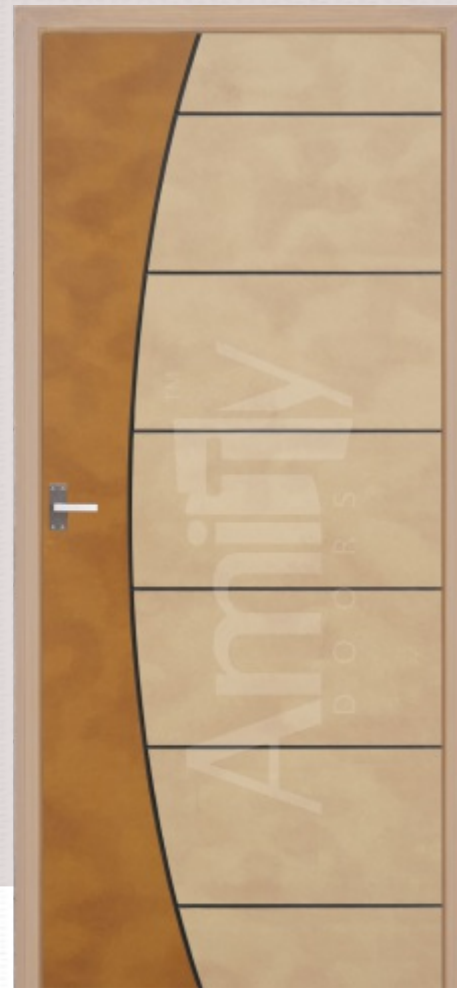

ENTER | EXPLORE | EXPERIENCE

OFF- WHITE WITH TEAK

FRONT FINISH **PLAIN**

DARK WOOD TEAK

BACK FINISH **PLAIN**

MODEL  
TESSA

Available SIZE: Door With Frame | WIDTH : 68 CM TO 100 CM | HEIGHT: 185 CM TO 220 CM

AVAILABLE COLOUR FINISHES

ENTER | EXPLORE | EXPERIENCE

MODEL  
DUET

GRAY WITH OFF-WHITE

FRONT FINISH **LEATHER**

TEAK WITH OAK WOOD

BACK FINISH **PLAIN**

Available SIZE: Door With Frame | WIDTH : 68 CM TO 100 CM | HEIGHT: 185 CM TO 220 CM

AVAILABLE COLOUR FINISHES

ENTER | EXPLORE | EXPERIENCE

TEAK WOOD WITH OAK

FRONT FINISH **LEATHER - PLAIN**

GRAY WITH TEAK WOOD

BACK FINISH **PLAIN**

MODEL  
SOLO

Available SIZE: Door With Frame | WIDTH : 68 CM TO 100 CM | HEIGHT: 185 CM TO 225 CM