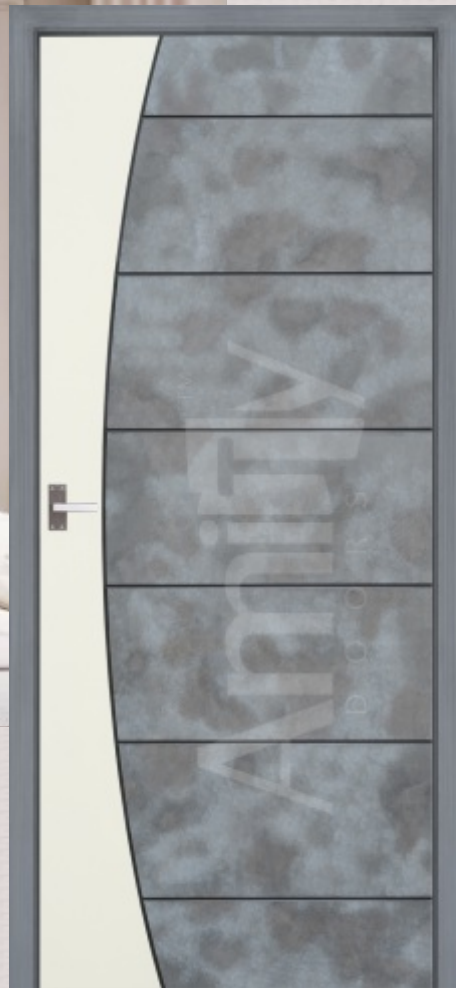

ENTER | EXPLORE | EXPERIENCE

OFF- WHITE WITH TEAK

FRONT FINISH **PLAIN**

DARK WOOD TEAK

BACK FINISH **PLAIN**

MODEL  
TESSA

Available SIZE: Door With Frame | WIDTH : 68 CM TO 100 CM | HEIGHT: 185 CM TO 220 CM

AVAILABLE COLOUR FINISHES

ENTER | EXPLORE | EXPERIENCE

MODEL  
DUET

GRAY WITH OFF-WHITE

FRONT FINISH **LEATHER**

TEAK WITH OAK WOOD

BACK FINISH **PLAIN**

Available SIZE: Door With Frame | WIDTH : 68 CM TO 100 CM | HEIGHT: 185 CM TO 220 CM

AVAILABLE COLOUR FINISHES

ENTER | EXPLORE | EXPERIENCE

TEAK WOOD WITH OAK

FRONT FINISH **LEATHER - PLAIN**

GRAY WITH TEAK WOOD

BACK FINISH **PLAIN**

MODEL  
SOLO

Available SIZE: Door With Frame | WIDTH : 68 CM TO 100 CM | HEIGHT: 185 CM TO 225 CM