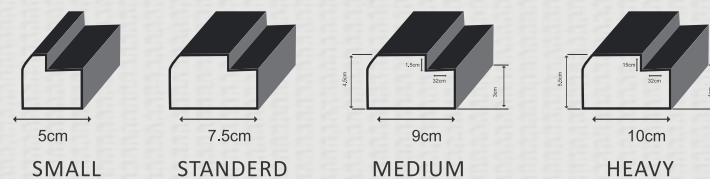

GLASS MODEL **COSMIC**

MODEL **COSMIC**

AS-01 AS-02 AS-03 AS-04 AS-05 AS-06 AS-07 AS-08 AS-09 AS-10

Available SIZE:  
**Door With Frame**  
WIDTH : 68 CM TO 100 CM  
HEIGHT: 185 CM TO 220 CM

Available SIZE:  
**Door With Frame**  
WIDTH : 68 CM TO 100 CM  
HEIGHT: 185 CM TO 220 CM

MODEL  
TERA

Available SIZE: Door With Frame | WIDTH : 68 CM TO 100 CM | HEIGHT: 185 CM TO 220 CM

AVAILABLE COLOUR FINISHES

ENTER | EXPLORE | EXPERIENCE

### DOOR SHUTTER DIMENSIONS

Available Length 1850mm X 2200mm	Available Width 650mm X 1000mm
-------------------------------------	-----------------------------------

Available Style & Rail Thick 28mm X 32mm