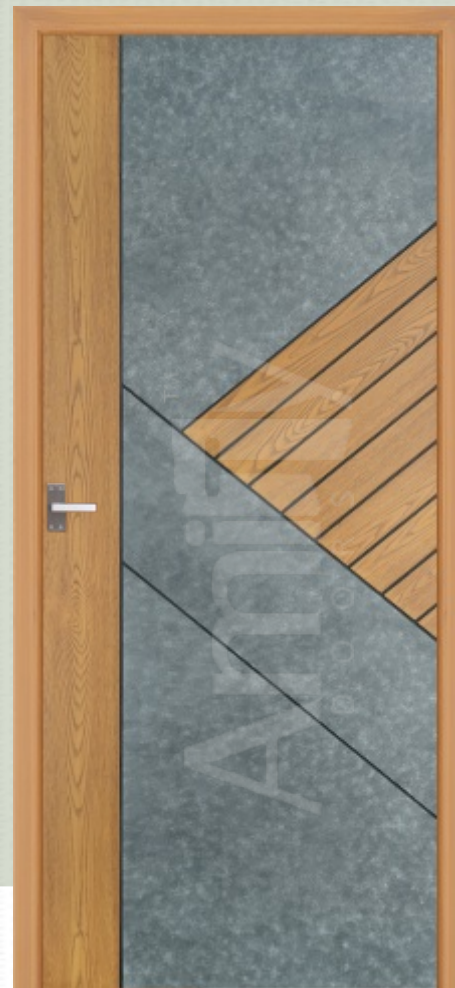

FRONT FINISH **TEXTURE**

DARK WOOD WITH BLACK

BACK FINISH **PLAIN**

MODEL  
BEETLE

Available SIZE: Door With Frame | WIDTH : 68 CM TO 100 CM | HEIGHT: 185 CM TO 225 CM

AVAILABLE COLOUR FINISHES

ENTER | EXPLORE | EXPERIENCE

MODEL  
DEOX

COFFEE WITH PINCODA

FRONT FINISH **TEXTURE - LEATHER**

GRAY WITH TEAK WOOD

BACK FINISH **PLAIN**

Available SIZE: Door With Frame | WIDTH : 68 CM TO 100 CM | HEIGHT: 185 CM TO 225 CM

AVAILABLE COLOUR FINISHES