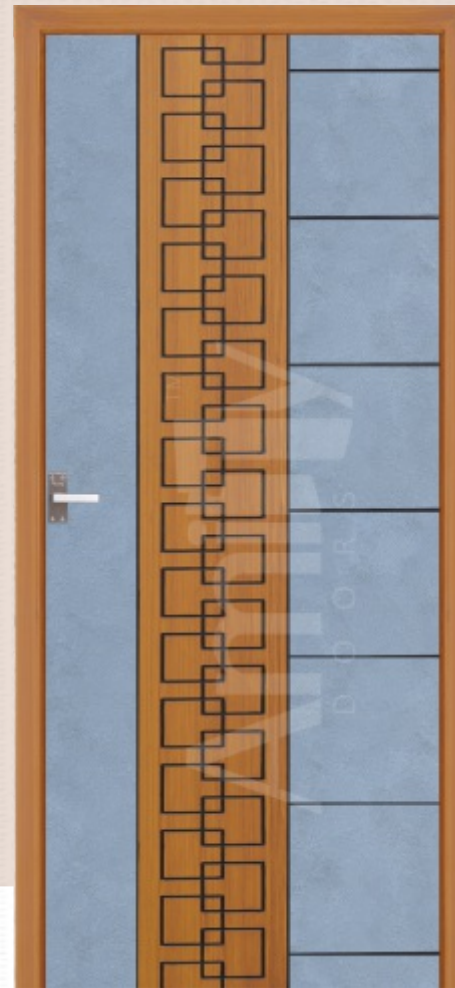

AVAILABLE COLOUR FINISHES

ENTER | EXPLORE | EXPERIENCE

TEAK WOOD WITH OAK

FRONT FINISH **LEATHER - PLAIN**

GRAY WITH TEAK WOOD

BACK FINISH **PLAIN**

MODEL  
SOLO

Available SIZE: Door With Frame | WIDTH : 68 CM TO 100 CM | HEIGHT: 185 CM TO 225 CM

AVAILABLE COLOUR FINISHES

ENTER | EXPLORE | EXPERIENCE

MODEL  
SPECTRA

OFF- WHITE TEAK

FRONT FINISH **LEATHER - PLAIN**

TEAK WOOD WITH GRAY

BACK FINISH **PLAIN**

Available SIZE: Door With Frame | WIDTH : 68 CM TO 100 CM | HEIGHT: 185 CM TO 230 CM

AVAILABLE COLOUR FINISHES

ENTER | EXPLORE | EXPERIENCE

GRAY WITH TEAK WOOD

FRONT FINISH **PLAIN - RIB TEXTURE**

COFFEE WITH TEAK WOOD

BACK FINISH **PLAIN**

MODEL  
ELCORE

Available SIZE: Door With Frame | WIDTH : 68 CM TO 100 CM | HEIGHT: 185 CM TO 230 CM