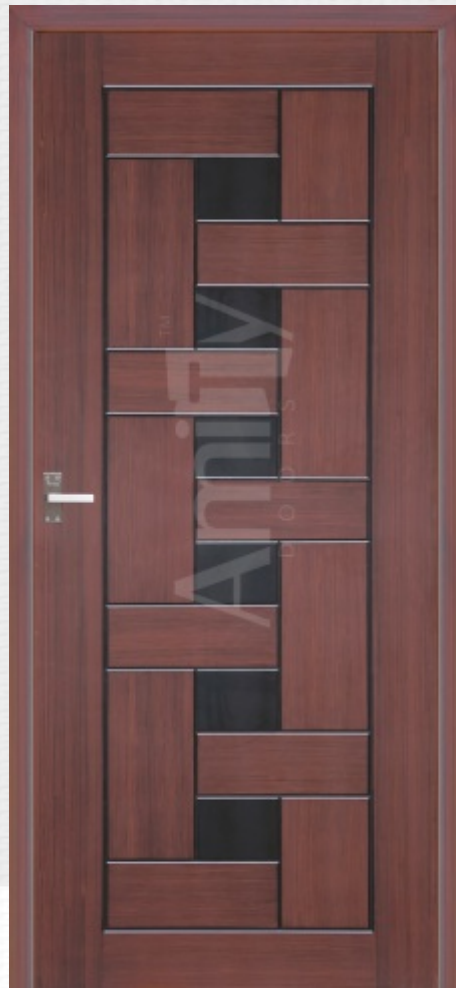

ENTER | EXPLORE | EXPERIENCE

ROSE WOOD WITH BLACK