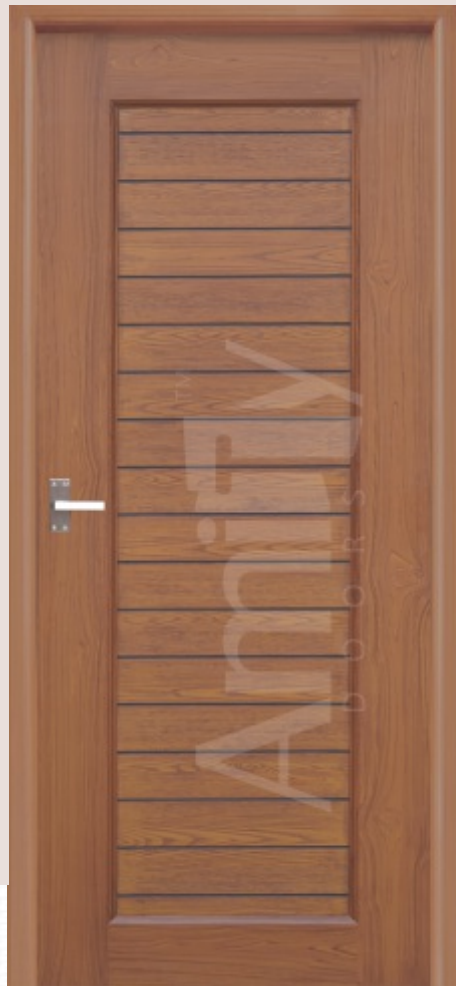

DARK WOOD

FRONT FINISH **TEXTURE**

TEAK WOOD

BACK FINISH **PLAIN**

Available SIZE: Door With Frame | WIDTH : 68 CM TO 100 CM | HEIGHT: 185 CM TO 220 CM

AVAILABLE COLOUR FINISHES

ENTER | EXPLORE | EXPERIENCE

TEAK WOOD

FRONT FINISH **TEXTURE**

ROSE WOOD

BACK FINISH **PLAIN**

MODEL  
PRIMA

Available SIZE: Door With Frame | WIDTH : 68 CM TO 100 CM | HEIGHT: 185 CM TO 220 CM

AVAILABLE COLOUR FINISHES

ENTER | EXPLORE | EXPERIENCE