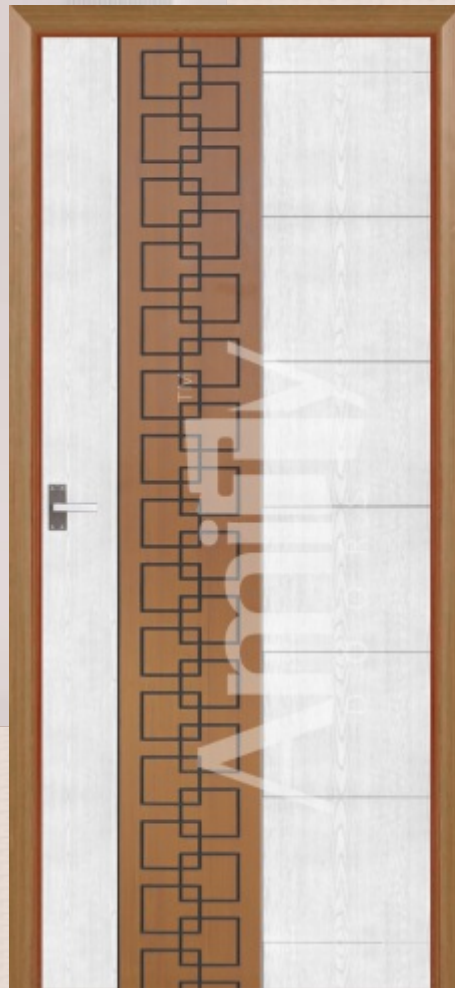

AVAILABLE COLOUR FINISHES

ENTER | EXPLORE | EXPERIENCE

MODEL  
DUET

GRAY WITH OFF-WHITE

FRONT FINISH **LEATHER**

TEAK WITH OAK WOOD

BACK FINISH **PLAIN**

Available SIZE: Door With Frame | WIDTH : 68 CM TO 100 CM | HEIGHT: 185 CM TO 220 CM

AVAILABLE COLOUR FINISHES

ENTER | EXPLORE | EXPERIENCE

TEAK WOOD WITH OAK

FRONT FINISH **LEATHER - PLAIN**

GRAY WITH TEAK WOOD

BACK FINISH **PLAIN**

MODEL  
SOLO

Available SIZE: Door With Frame | WIDTH : 68 CM TO 100 CM | HEIGHT: 185 CM TO 225 CM

AVAILABLE COLOUR FINISHES

ENTER | EXPLORE | EXPERIENCE

MODEL  
SPECTRA

OFF- WHITE TEAK

FRONT FINISH **LEATHER - PLAIN**

TEAK WOOD WITH GRAY

BACK FINISH **PLAIN**

Available SIZE: Door With Frame | WIDTH : 68 CM TO 100 CM | HEIGHT: 185 CM TO 230 CM

AVAILABLE COLOUR FINISHES

ENTER | EXPLORE | EXPERIENCE

GRAY WITH TEAK WOOD

FRONT FINISH **PLAIN - RIB TEXTURE**

COFFEE WITH TEAK WOOD

BACK FINISH **PLAIN**

MODEL  
ELCORE

Available SIZE: Door With Frame | WIDTH : 68 CM TO 100 CM | HEIGHT: 185 CM TO 230 CM