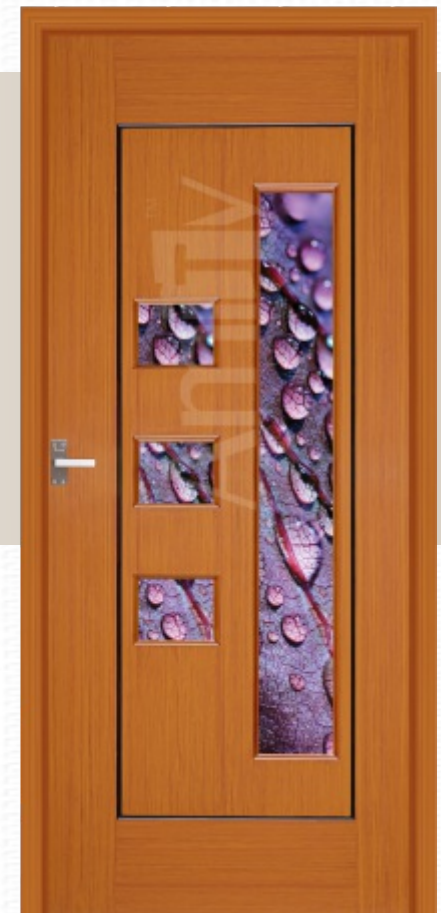

MODEL **MERIDIAN**

TEAK WOOD