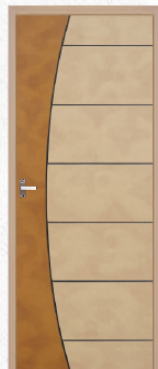

MODEL FLORANSA

OFF-WHITE WITH LIGHT GRAY

TEAK WITH OFFWHITE

ROSE WOOD WITH WALNUT

TEAK WITH OAK WOOD

FRONT FINISH **LEATHER** | Available SIZE: Door With Frame
BACK FINISH **PLAIN** | Width: **68CM TO 110CM** | Height: **180cm TO 234cm**