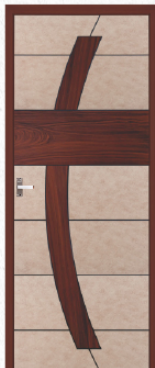

OAK WOOD & ROSE WOOD