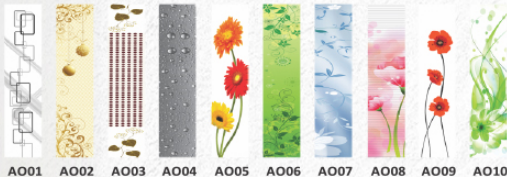

WHERE STYLE
MEETS
COMFORT

MODEL **LINEA**

FRONT FINISH **PLAIN** | Available SIZE: Door With Frame
BACK FINISH **PLAIN** | Width: **68CM TO 100CM** | Height: **185cm TO 225cm**

LINEA GLASS DESIGN