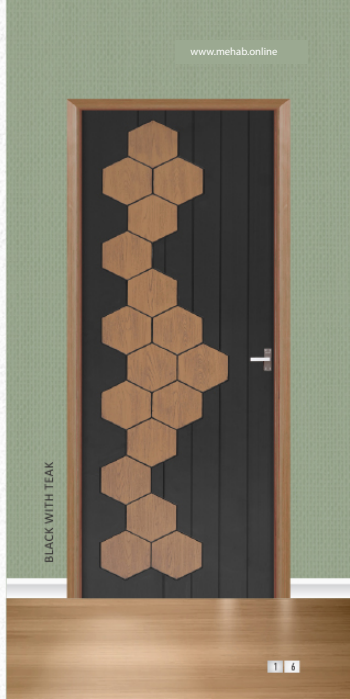

BLACK WITH TEAK