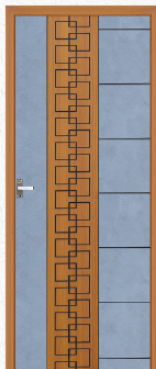

LIGHT GRAY & TEAK WOOD