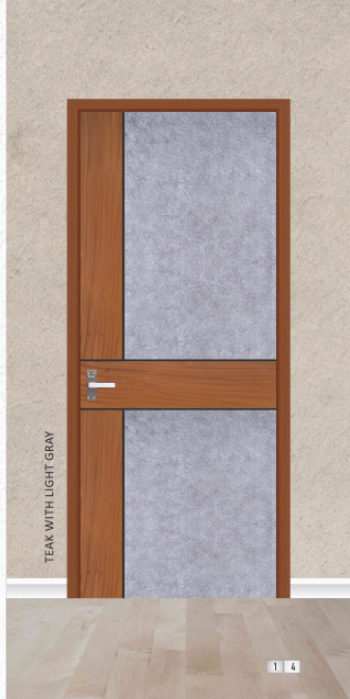

TEAK WITH LIGHT GRAY