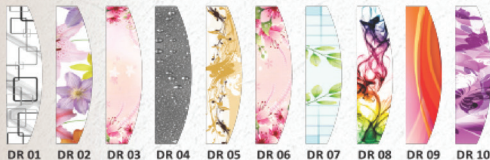

ENHANCING
ENTRANCE
ENRICHING
LIVES™

MODEL RUBY

FRONT FINISH **PLAIN**

Available SIZE: Door With Frame

BACK FINISH **RUBY PLAIN**

Width: **68CM TO 95CM** | Height: **185cm TO 215cm**

RUBY GLASS DESIGN

DR 01 DR 02 DR 03 DR 04 DR 05 DR 06 DR 07 DR 08 DR 09 DR 10