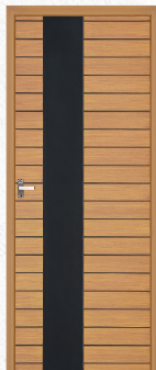

TEAK & BLACK

FRONT FINISH **TEXTURE**
BACK FINISH **PLAIN**

Available SIZE: Door With Frame

Width: **68CM TO 110CM** | Height: **180cm TO 234cm**