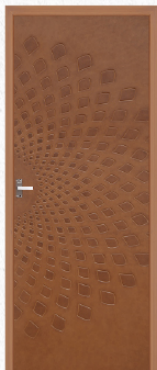

MODEL **MIZZLE**

WALNUT

FRONT FINISH **LEATHER**
BACK FINISH **PLAIN**

Available SIZE: Door With Frame

Width: **68CM TO 110CM** | Height: **180cm TO 234cm**

LEATHER COLOUR SHADES

*The printed colours shown in this brochure may vary from actual door colours due to printing limitations.