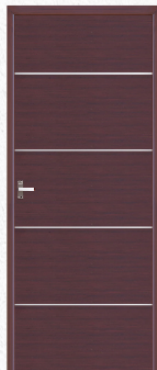

MODEL MARVEL STEEL

ROSE WOOD

FRONT FINISH **TEXTURE & PLAIN**
BACK FINISH **PLAIN**

Available SIZE: Door With Frame

Width: **68CM TO 110CM** | Height: **180cm TO 234cm**

PLAIN COLOUR SHADES