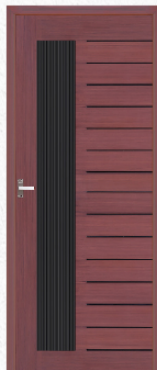

ROSE WOOD & BLACK