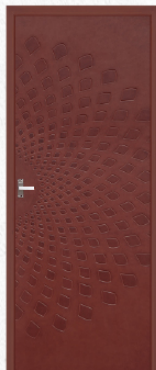

MODEL **MIZZLE**

OAK WOOD

WALNUT

LIGHT GRAY

ROSE WOOD

FRONT FINISH **LEATHER**
BACK FINISH **PLAIN**

Available SIZE: Door With Frame

Width: **68CM TO 110CM** | Height: **180cm TO 234cm**