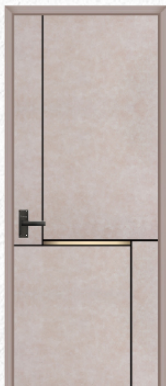

MODEL: **WISE**

WHERE QUALITY
MEETS
ENTRYWAYS

FRONT FINISH
LEATHER

BACK FINISH
PLAIN

Available SIZE: Door With Frame
WIDTH : 68 CM TO 110 CM
HEIGHT: 185 CM TO 230 CM

LEATHER COLOUR SHADES

TEAK ROSE WOOD DARK WOOD

OFF WHITE OAK WOOD LIGHT GRAY

DARK GRAY WALNUT

OFF- WHITE