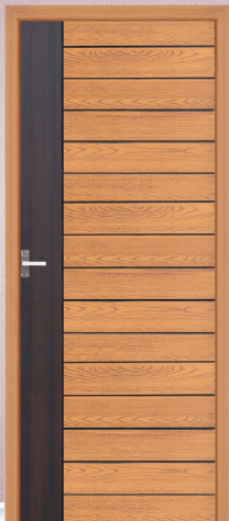

MODEL CODE - S

TEAK WOOD WITH DARK WOOD