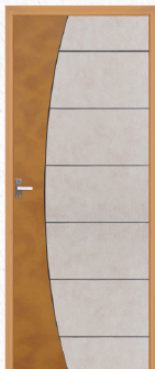

TEAK WITH OFFWHITE