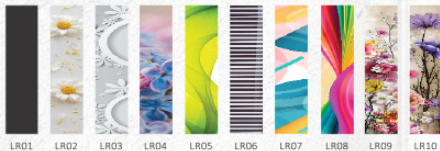

GLASS DOORS

WHERE STYLE
MEETS
COMFORT

MODEL LORA

FRONT FINISH **PLAIN**

Available SIZE: Door With Frame

BACK FINISH **LORA PLAIN**

Width: **68CM TO 85CM** | Height: **185cm TO 215cm**

LORA GLASS DESIGN