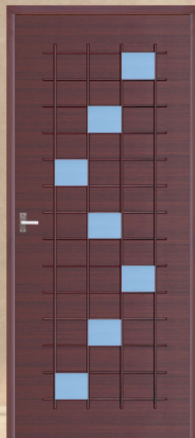

Available SIZE: Door With Frame

Width: **68CM TO 95CM** | Height: **185cm TO 215cm**

CLASSIC GLASS DESIGN

NV 01 NV 02 NV 03 NV 04 NV 05 NV 06 NV 07 NV 08 NV 09 NV 10

NV 11 NV 12 NV 13 NV 14 NV 15 NV 16 NV 17 NV 18 NV 19 NV 20

Available SIZE: Door With Frame

Width: **68CM TO 105CM** | Height: **185cm TO 220cm**

PLAIN COLOUR SHADES

TEAK WOOD DARK TEAK WALNUT PINCODA OAK WOOD

DARK WOOD ROSE WOOD DARK GRAY LIGHT GRAY

*The printed colours shown in this brochure may vary from actual door colours due to printing limitations.

TEAK WITH WHITE COMBO

ROSE WOOD WITH TEAK COMBO

INNOVATIVE
DESIGNS
TIMELESS
ELEGANCE

MODEL CUBIX

FRONT FINISH **TEXTURE**

BACK FINISH **PLAIN**

Available SIZE: Door With Frame

Width: **68CM TO 85CM** | Height: **185cm TO 220cm**

TEAK WOOD STD

ROSE WOOD STD

KITCHEN DOORS

MODEL LINEA

FRONT FINISH: **PLAIN**
BACK FINISH: **LINEA PLAIN**

Available SIZE: Door With Frame
Width: **68CM TO 100CM**
Height: **185cm TO 215cm**

WALNUT WOOD STD