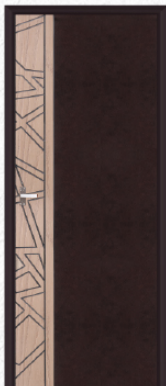

OAK WITH DARK WOOD