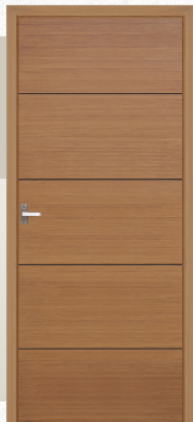

MODEL VEENUS

MODEL **PLAIN TEXTURE**

VERTICAL

TEAK WOOD